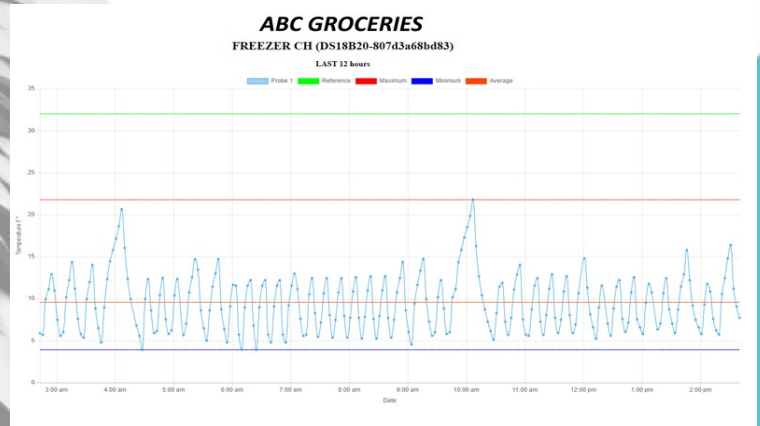

Temperature Scanner Monitor

Prevent lost of your merchandise in cooler or freezer with an early alert of temperature problems.

Keep a log of your equipment temperature 24/7, only require Wi-Fi with internet access and 110 volt outlet.

Get a reliable service at a low cost.

You can see on your computer or cellphone all around the world the graphic of temperatures of your device, the graphic can be requested from few minutes to several days, showing max temperature, min temperature and average temperature for the period requested.

You can see or print on your own log with an hour average temperatures for a requested lapse of time, from few hours to several days.

Also you can receive alerts via SMS or Email when a special events occurs like:

- Temperature above an established limit.
- Temperature below an established limit.
- 1 Hour average temp. above an established limit.
- 1 Hour average temp. below an established limit.

FRIGOLOGS will helps to detect equipment malfunctions or doors left open.

The plan include a year of use of monitor device, a ~175.000 temp reading, illimited access by computer, illimited access by cellphone and 120 SMS, (you can limit a max SMS alert a day, week or month to prevent only 1 event use all the SMS available. You can buy a package of extra SMS).

Keep an eye on your refrigeration device with the **New FRIGOLOGS** and you **will**
NEVER BE WORRY AGAIN!